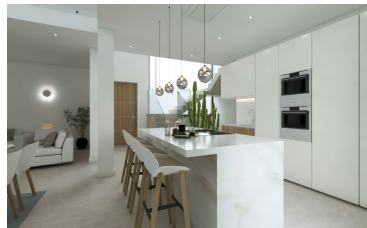

Villa in Manilva

4

3

250m²

600m²

- Category - Cheap
- Category - Luxury
- Climate Control - Cold A/C
- Condition - New Construction
- Orientation - South
- Setting - Urbanisation

- Category - Contemporary
- Category - Off Plan
- Climate Control - Hot A/C
- Features - Covered Terrace
- Pool - Private
- Utilities - Drinkable Water