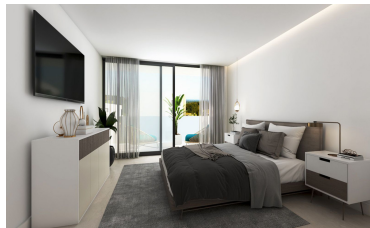

Villa in Manilva

4

3

250m²

600m²

- Category - Cheap
- Category - Luxury
- Climate Control - Cold A/C
- Condition - New Construction
- Orientation - South
- Setting - Urbanisation

- Category - Contemporary
- Category - Off Plan
- Climate Control - Hot A/C
- Features - Covered Terrace
- Pool - Private
- Utilities - Drinkable Water