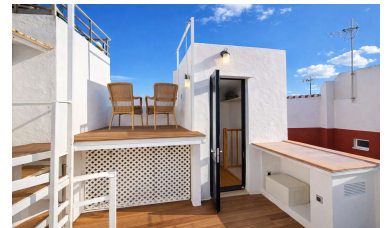

Town house in Punta Chullera

1

1

60m²

N/A

- Category - Cheap
- Category - Resale
- Features - Near Transport
- Furniture - Fully Furnished
- Parking - Open
- Utilities - Electricity

- Category - Holiday Homes
- Climate Control - Cold A/C
- Features - Private Terrace
- Kitchen - Fully Fitted
- Parking - Street
- Utilities - Telephone