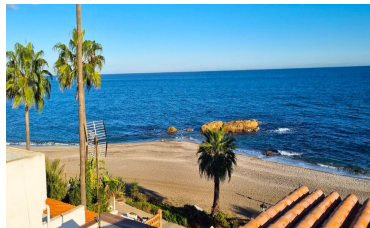

Town house in Punta Chullera

1

1

60m²

N/A

- Category - Cheap
- Category - Resale
- Features - Near Transport
- Furniture - Fully Furnished
- Parking - Open
- Utilities - Electricity

- Category - Holiday Homes
- Climate Control - Cold A/C
- Features - Private Terrace
- Kitchen - Fully Fitted
- Parking - Street
- Utilities - Telephone